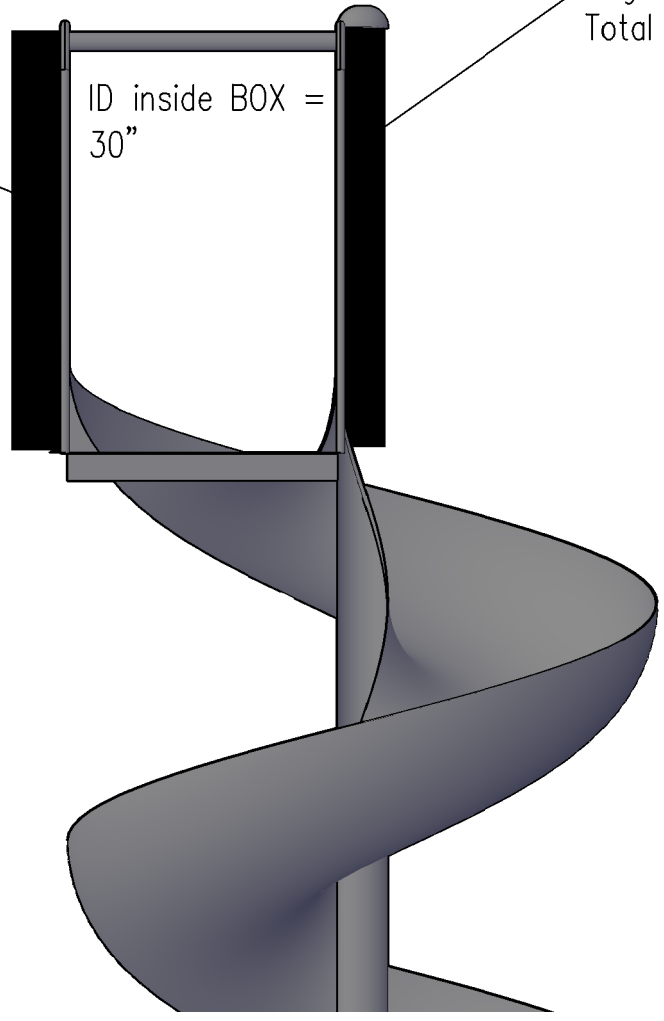

"ears" extend 4"  
laterally from transition  
box sidewall

Include  
Dog Ears at entrance box.  
Total width OD 38"