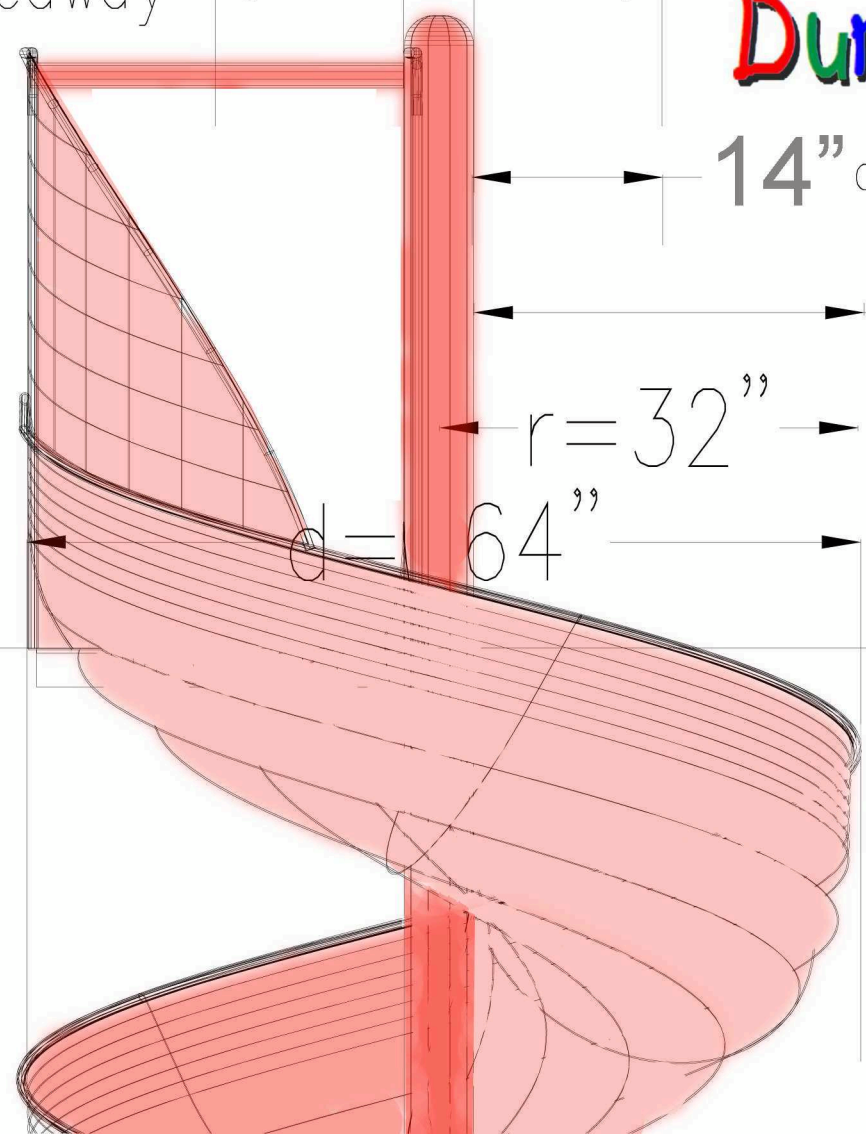

36" CL>CL Bedway

8" column

DunRite Playgrounds

14" column to CL bedway

28" column to r

r = 32"

d = 64"

Elevation