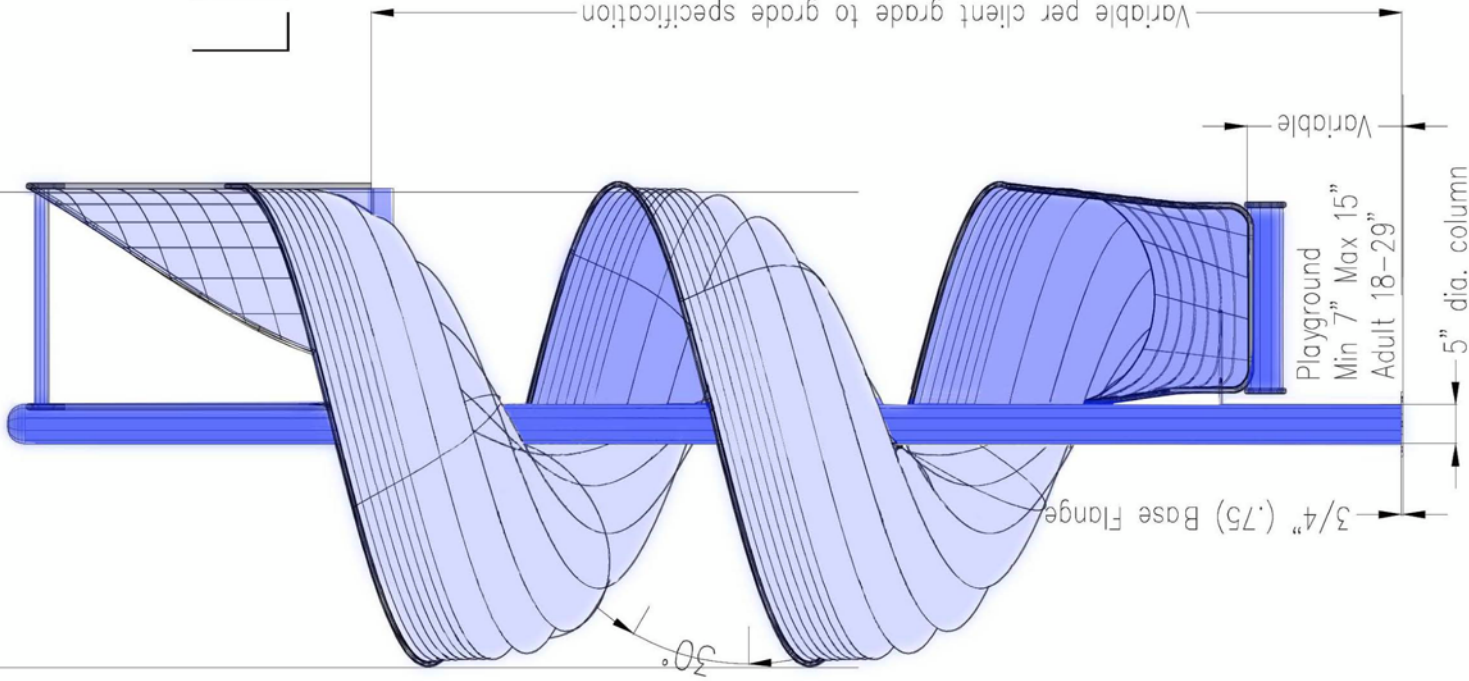

62" ID 64" OD

DunRite Playgrounds LMA Series Spiral Slide

Top View Entrance

24" ID 26" OD

Side View Entrance

Deck extends
Min. 32" to radius

This drawing and the information herein are the property of DunRite Playgrounds. Reproduction or disclosure of any part of this drawing or the information herein, the use thereof for making other drawings, or for making apparatus or equipment therefrom is prohibited without prior written consent from DunRite Playgrounds.