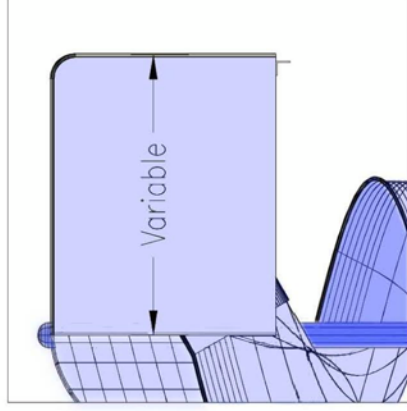

62" ID 64" OD

DunRite Playgrounds LMA Series Spiral Slide

Top View Entrance

24" ID 26" OD

Side View Entrance

Deck extends
Min. 32" to radius

This drawing and the information herein are the property of DunRite Playgrounds. Reproduction or disclosure of any part of this drawing or the information herein, the use thereof for making other drawings, or for making apparatus or equipment therefrom is prohibited without prior written consent from DunRite Playgrounds.