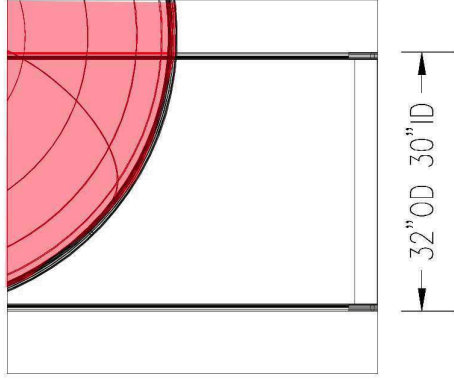

# DunRite Playgrounds FSS Series Spiral Slide

Top View Entrance

Side View Entrance

Deck extends  
Min.32" to radius

This drawing and the information herein are the property of DunRite Playgrounds. Reproduction or disclosure of any part of this drawing or the information herein, the use thereof for making other drawings, or for making apparatus or equipment therefrom is prohibited without prior written consent from DunRite Playgrounds.