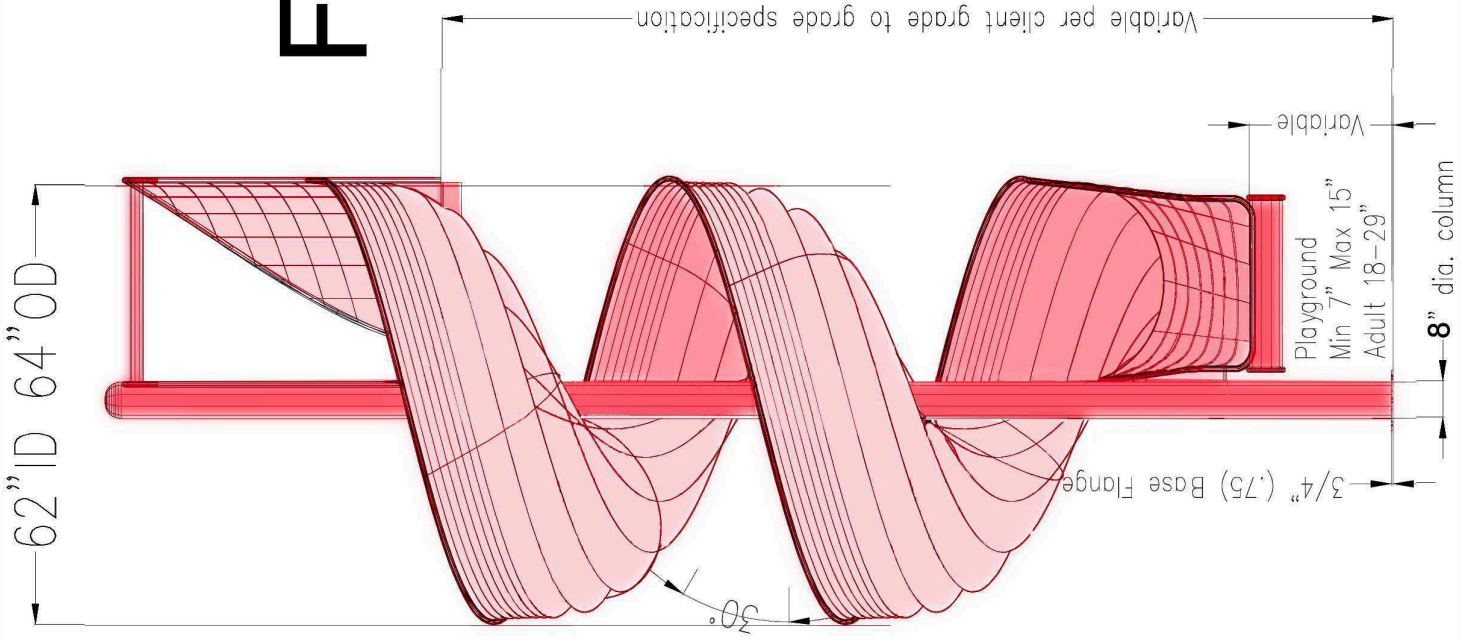

# DunRite Playgrounds FSS Series Spiral Slide

Top View Entrance

Side View Entrance

Deck extends  
Min.32" to radius

This drawing and the information herein are the property of DunRite Playgrounds. Reproduction or disclosure of any part of this drawing or the information herein, the use thereof for making other drawings, or for making apparatus or equipment therefrom is prohibited without prior written consent from DunRite Playgrounds.